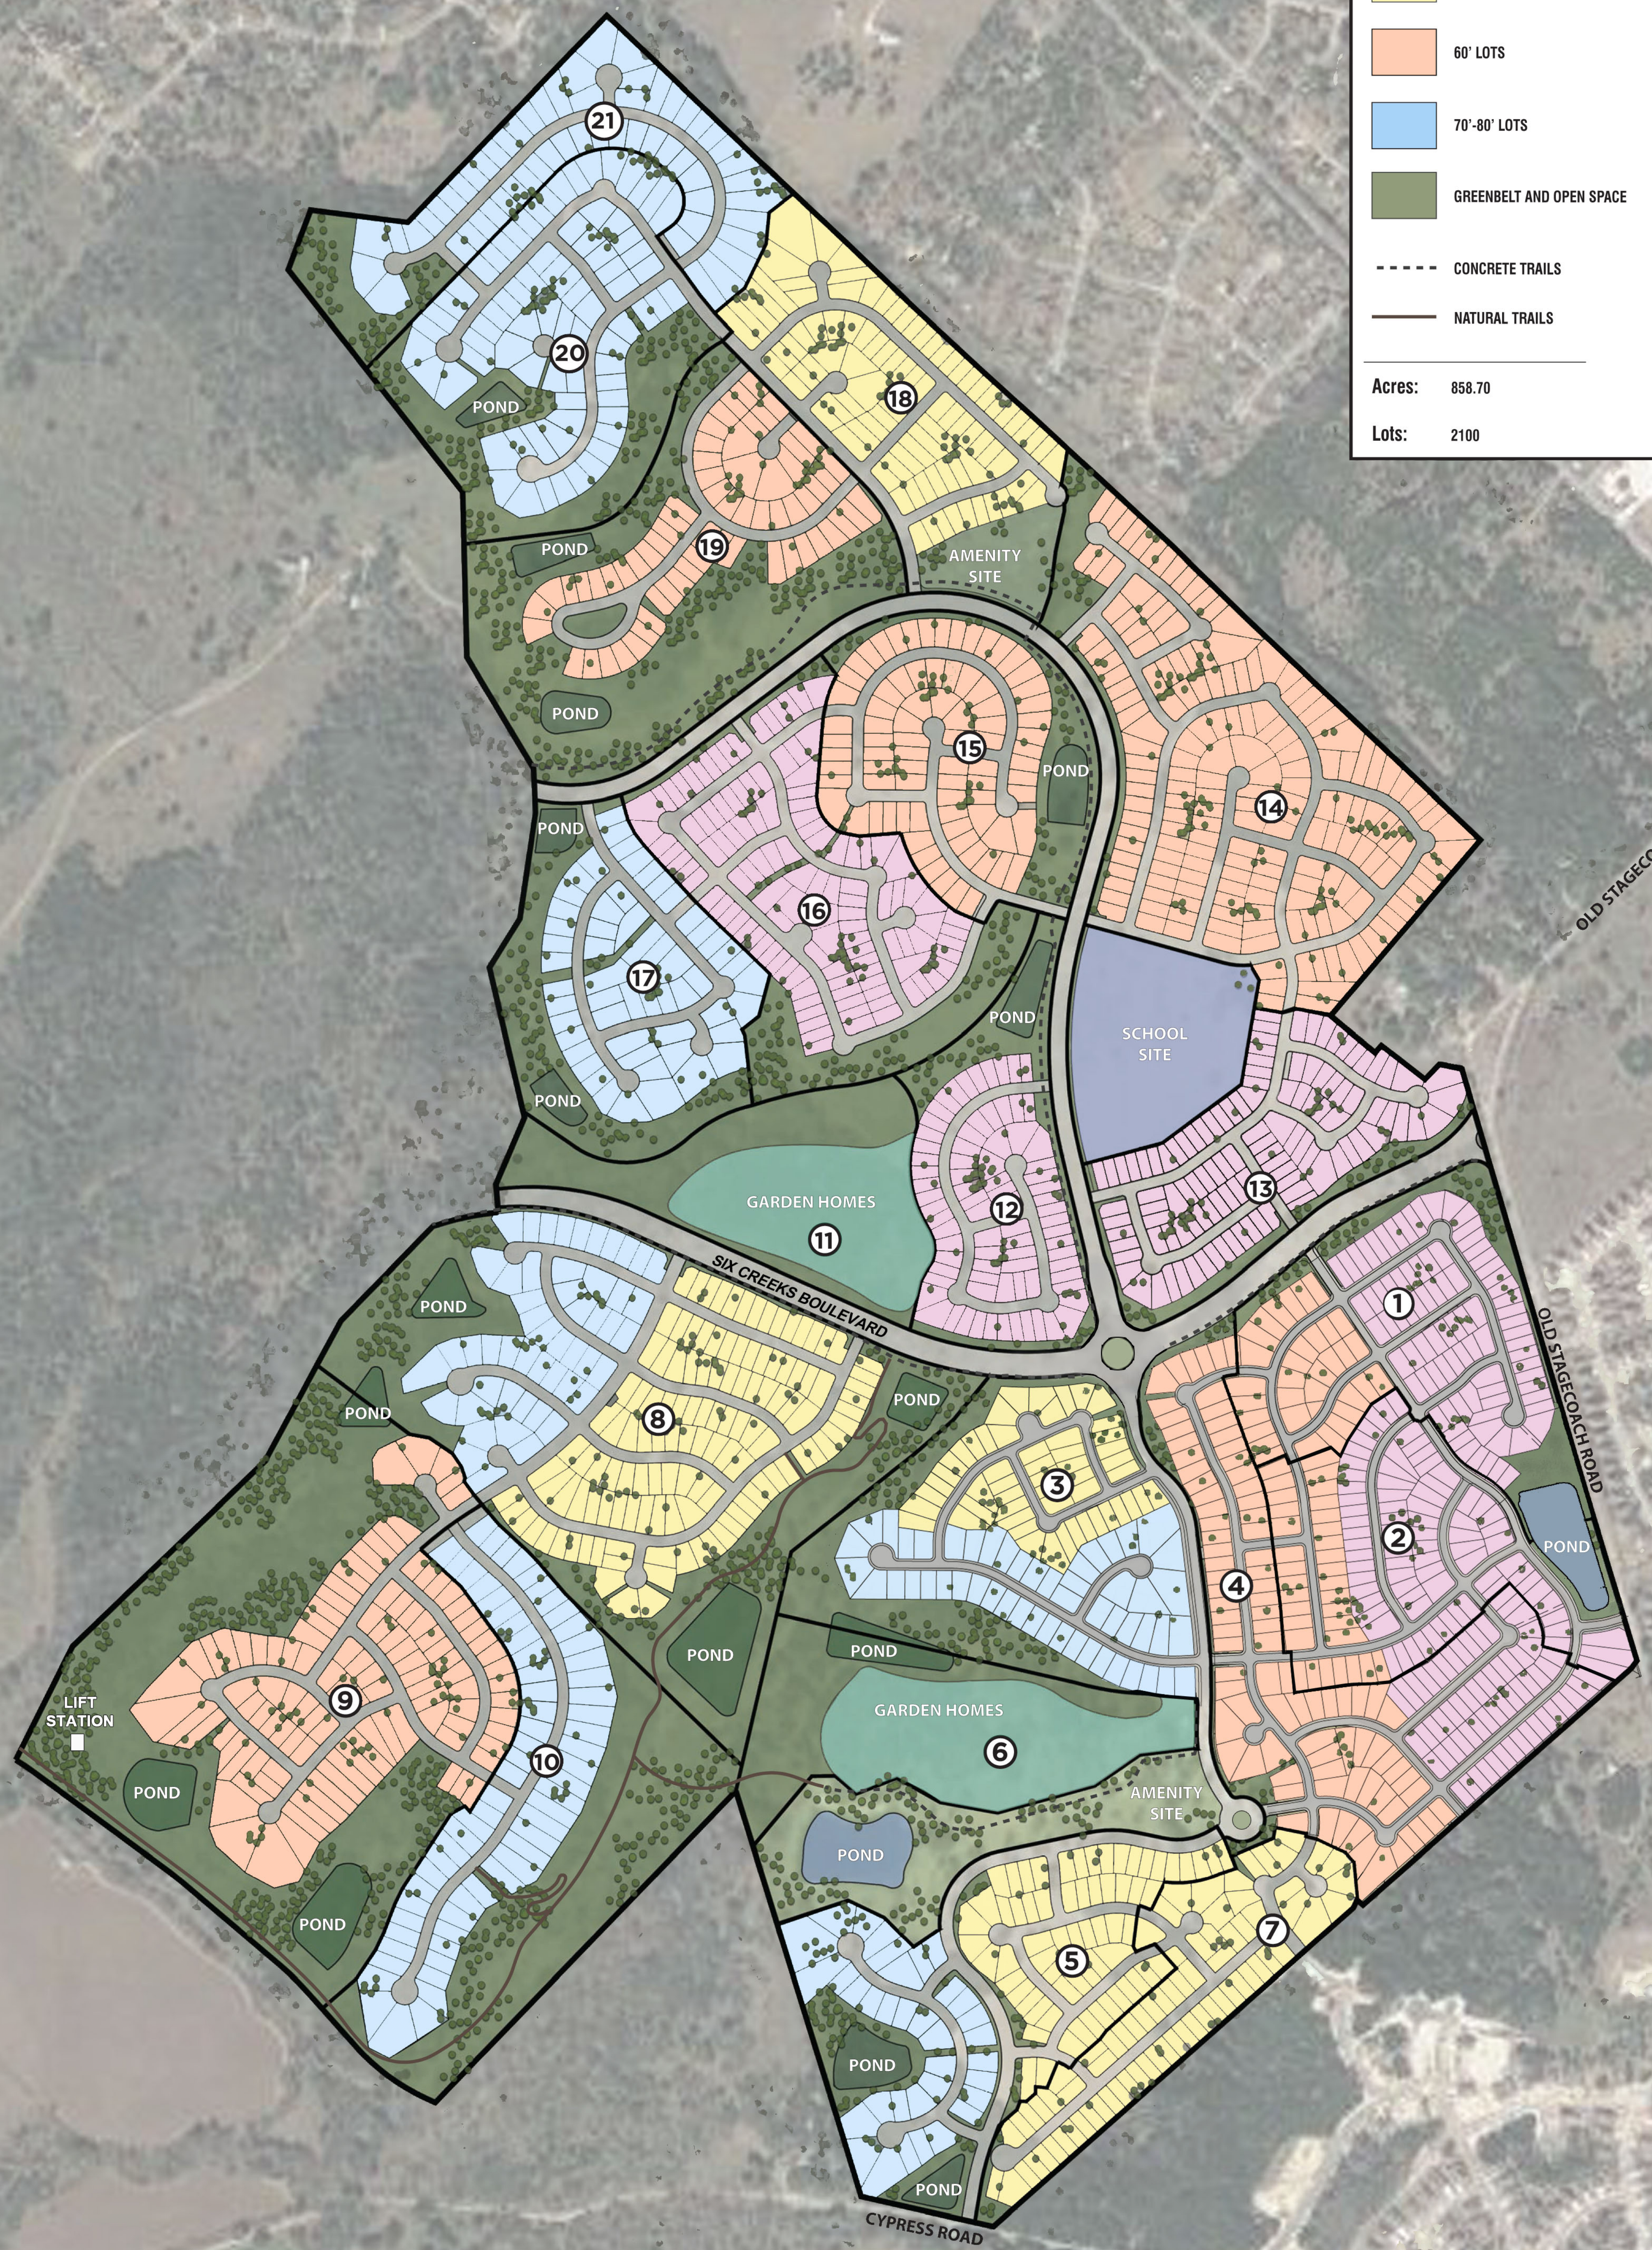

**LAND USE**

- 50' LOTS
- 55' LOTS
- 60' LOTS
- 70'-80' LOTS
- GREENBELT AND OPEN SPACE
- CONCRETE TRAILS
- NATURAL TRAILS

Acres: 858.70  
Lots: 2100

OLD STAGECOACH ROAD

OLD STAGECOACH ROAD

CYPRESS ROAD